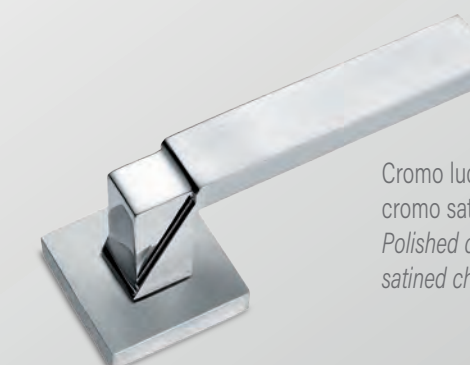

Cromo lucido +
cromo satinato
Polished chrome +
satinated chrome