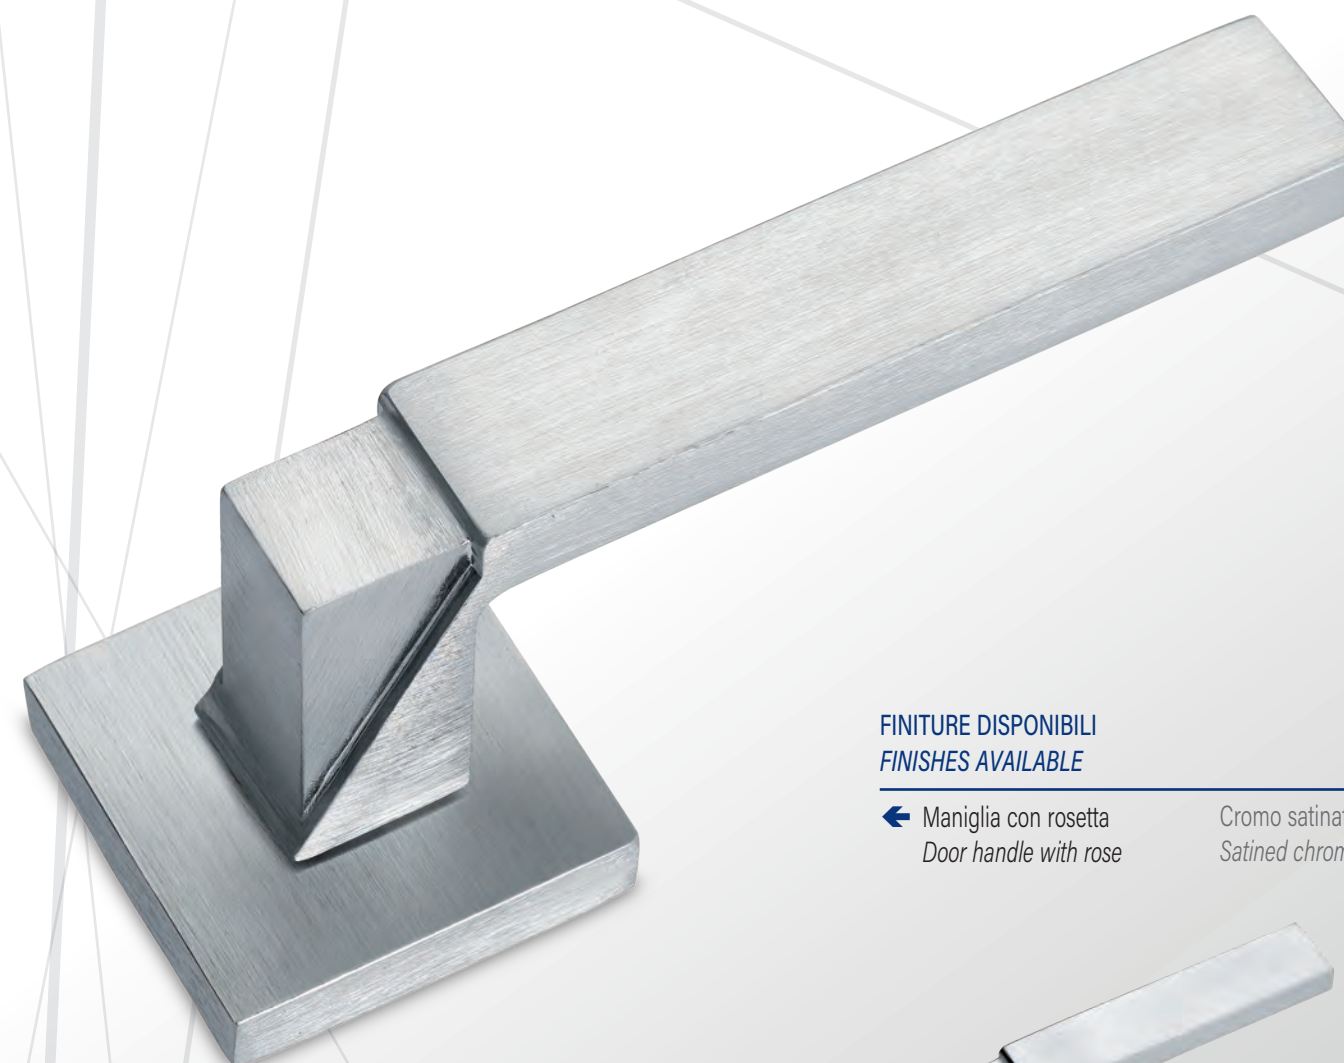

FINITURE DISPONIBILI
FINISHES AVAILABLE

← Maniglia con rosetta
Door handle with rose

Cromo satinato
Satined chrome