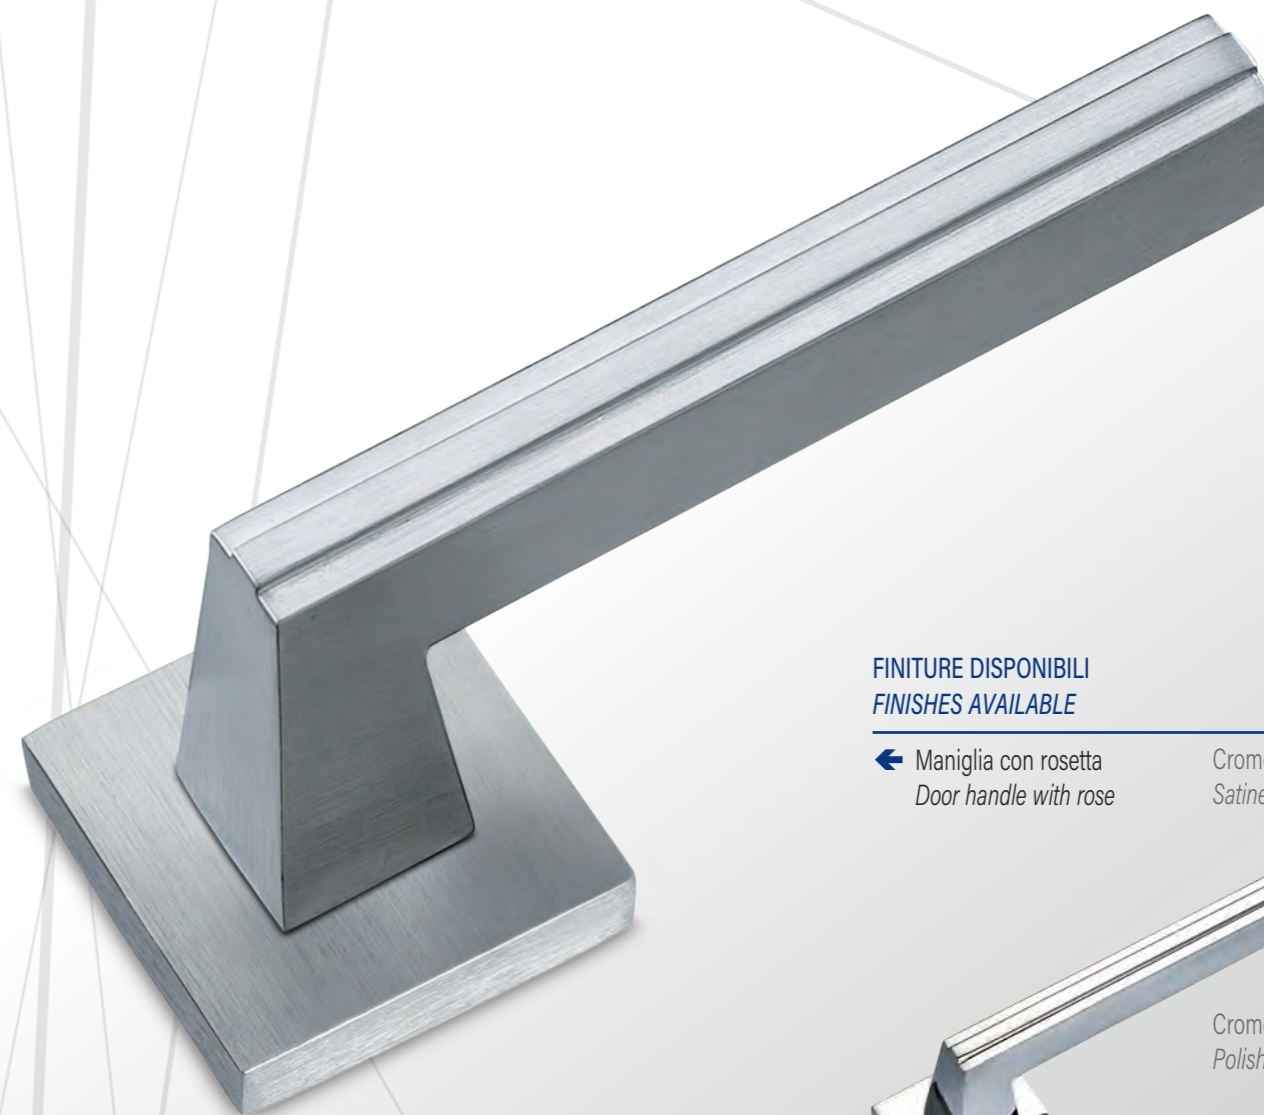

FINITURE DISPONIBILI
FINISHES AVAILABLE

← Maniglia con rosetta
Door handle with rose

Cromo satinato
Satined chrome