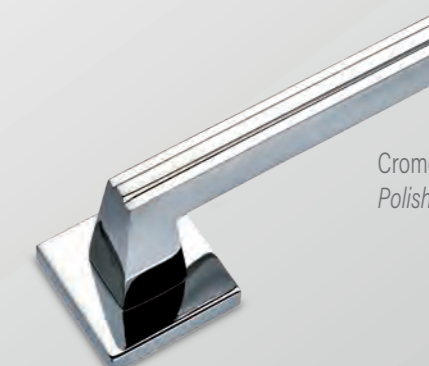

Cromo lucido
Polished chrome