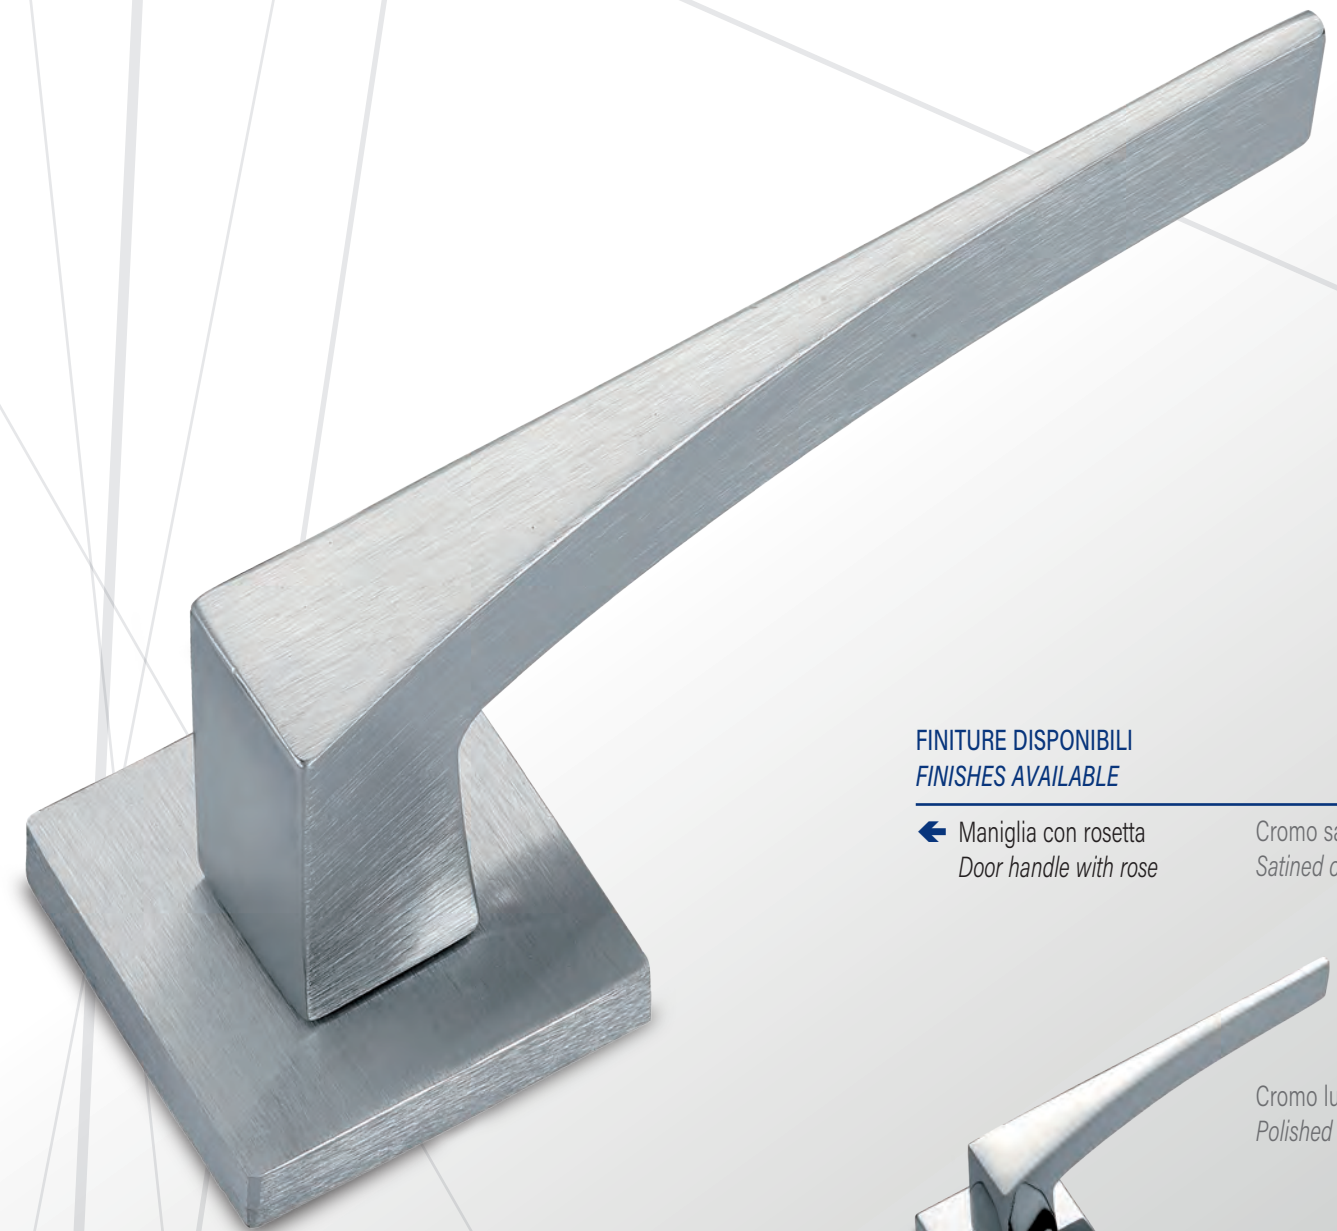

FINITURE DISPONIBILI
FINISHES AVAILABLE

← Maniglia con rosetta
Door handle with rose

Cromo satinato
Satinated chrome

Cromo lucido
Polished chrome