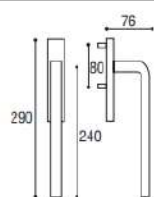

Maniglione singolo $\varnothing 10$ con conchiglia
Single pull handle for sliding door $\varnothing 10$ with closed plate

Cod. 58 BS 39 153
€ 101,50

Cod. 58 OO 39 153
€ 101,50

Maniglione doppio accoppiato $\varnothing 10$ yale
Pair of pull handles for sliding doors $\varnothing 10$, cylinder hole

Cod. 58 BS 40 153
€ 202,90

Cod. 58 OO 40 153
€ 202,90

Con meccanismo in metallo
With metallic mechanism