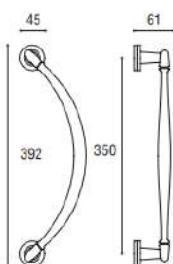

Materiale: Zircal
Material: Zircal

Cromo lucido +
cromo satinato
*Polished chrome +
satined chrome*

Cromo satinato
Satined chrome

Cromo lucido
Polished chrome

Inox PVD
Inox PVD

Maniglione singolo
Door pull handle