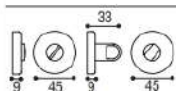

Ottone lucido
Polished brass

Ottone graffiato
Scratched brass

Nottolino wc completo su rosetta DERBY Ø 45 - ± 6
Complete wc set on rose DERBY Ø 45 - ± 6

Cod. 12 CS 86
€ 21,40

Cod. 12 CL 86
€ 21,40

Cod. 12 OL 86
€ 18,10