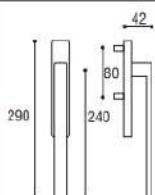

Materiale: Zircal
Material: Zircal

 Cromo satinato
Sained chrome

Maniglione singolo \varnothing 10 con conchiglia
Single pull handle for sliding door \varnothing 10 with closed plate

Cod. 58 CS 39 165 CB
€ 162,20

Maniglione doppio accoppiato \varnothing 10 yale
Pair of pull handles for sliding doors \varnothing 10, cylinder hole

Cod. 58 CS 40 165 CB
€ 324,30

Con meccanismo in metallo
With metallic mechanism