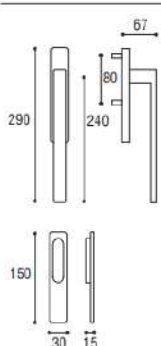

Materiale: Zircal  
 Material: Zircal

 Bronzo scuro  
 Dark bronze

 Oro opaco  
 Gold matt

Maniglione singolo  $\varnothing 10$  con conchiglia  
 Single pull handle for sliding door  $\varnothing 10$  with closed plate

Cod. 58 BS 39 165  
**€ 125,30**

Cod. 58 OO 39 165  
**€ 125,30**

Maniglione doppio accoppiato  $\varnothing 10$  yale  
 Pair of pull handles for sliding doors  $\varnothing 10$ , cylinder hole

Cod. 58 BS 40 165  
**€ 250,50**

Cod. 58 OO 40 165  
**€ 250,50**

Con meccanismo in metallo  
 With metallic mechanism