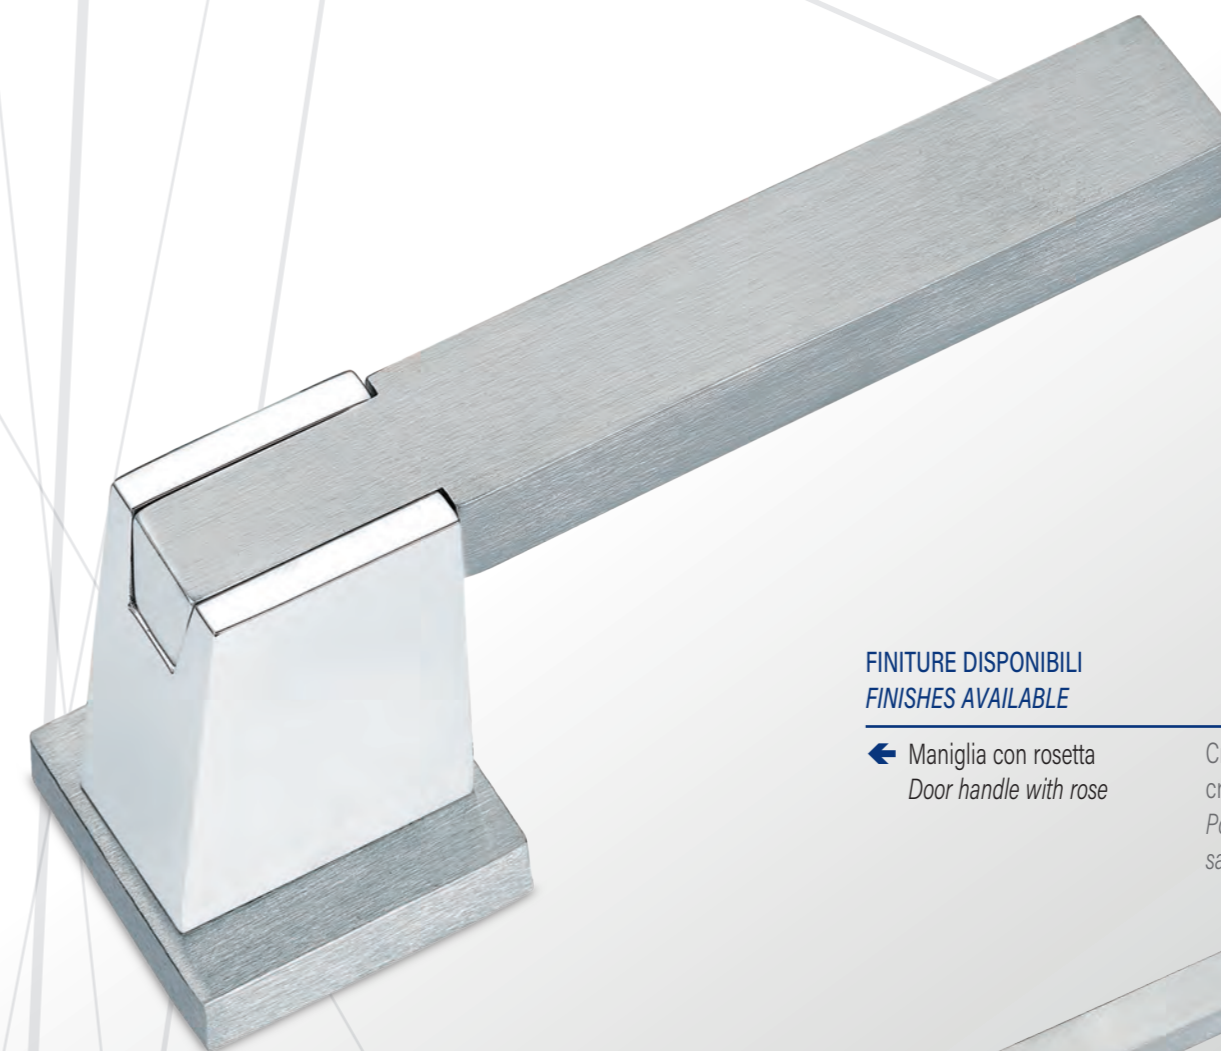

Modello depositato
Patent pending

Maniglia per finestra DK
Window handle DK

Materiale: Zircal
Material: Zircal

Cromo lucido +
cromo satinato
Polished chrome +
satined chrome

Cromo satinato
Satined chrome

	Maniglia con rosetta e bocchetta quadrata Door handle with square rosette and key hole	Cod. 164 CC 16 50 RQ € 68,10	Cod. 164 CS 16 50 RQ € 68,10
	Maniglia con rosetta e bocchetta quadrata yale Door handle with square rosette and key hole yale	Cod. 164 CC 17 50 RQ € 68,10	Cod. 164 CS 17 50 RQ € 68,10
	Maniglia con rosetta e bocchetta rettangolare Door handle with rectangular rosette and key hole	Cod. 164 CC 16 RR € 68,10	Cod. 164 CS 16 RR € 68,10
	Maniglia con rosetta e bocchetta yale rettangolare Door handle with rectangular rosette and key hole yale	Cod. 164 CC 17 RR € 68,10	Cod. 164 CS 17 RR € 68,10
	Maniglia per finestra DK \varnothing 7 x 40 rosetta rettangolare Window handle DK \varnothing 7 x 40 rectangular rose	Cod. 164 CC 35 RQ € 41,00	Cod. 164 CS 35 RQ € 41,00

FINITURE DISPONIBILI
FINISHES AVAILABLE

← Maniglia con rosetta
Door handle with rose

Cromo lucido +
cromo satinato
Polished chrome +
satined chrome

Cromo satinato
Satined chrome