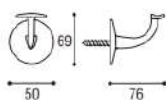

Materiale: Zircal  
Material: Zircal

Cromo satinato  
Satined chrome

Cromo lucido  
Polished chrome

Oro lucido  
Polished gold

Brunito antico  
Old burnished

TONDO - Supporto corrimano  
ROUND - Handrail support